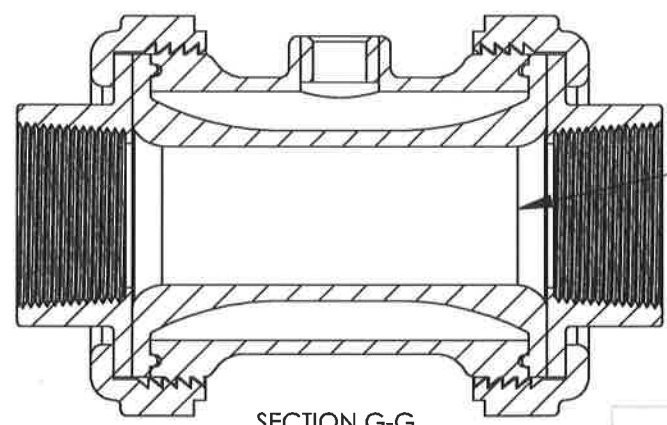

3/8" NPT  
Actuation Port

Max Actuation Pressure 90psi

CV Value 175

Available Sleeve Materials:

- Buna
- EPDM 30
- EPDM 60
- Silicone 120 -Gray
- Silicone 135 -Blue
- Silicone 160 -Black
- NSF51 Silicone
- Neoprene
- Natural Rubber -Black
- Natural Rubber -White
- Viton

1.5" NPT  
Media Inlet

1.5"  
sleeve i.d.

SECTION G-G  
SCALE 1 : 2

**Richway Industries**

1.5" Pinch Valve  
Polypropylene & Nylon Housing

THE INFORMATION CONTAINED IN THIS DRAWING IS THE PROPERTY OF RICHWAY INDUSTRIES AND MAY ONLY BE USED FOR A SPECIFIED PURPOSE WITH THE PERMISSION OF RICHWAY INDUSTRIES

12 Plastic -Basic Valve Spec