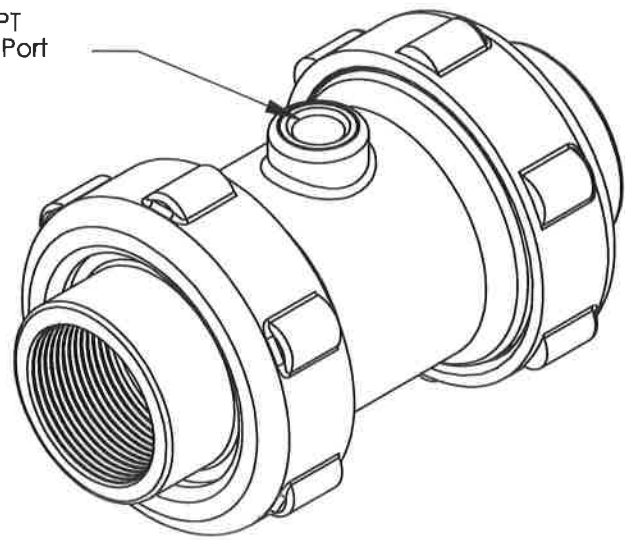

3/8" NPT  
Actuation Port

Max Actuation Pressure 90psi

CV Value 175

Available Sleeve Materials:

- Buna
- EPDM 30
- EPDM 60
- Silicone 120 -Gray
- Silicone 135 -Blue
- Silicone 160 -Black
- NSF51 Silicone
- Neoprene
- Natural Rubber -Black
- Natural Rubber -White
- Viton

1.5" NPT  
Media Inlet

1.5"  
sleeve i.d.

SECTION G-G  
SCALE 1 : 2

**Richway Industries**

1.5" Pinch Valve  
Polypropylene & Nylon Housing

THE INFORMATION CONTAINED IN THIS DRAWING IS THE PROPERTY OF RICHWAY INDUSTRIES AND MAY ONLY BE USED FOR A SPECIFIED PURPOSE WITH THE PERMISSION OF RICHWAY INDUSTRIES

12 Plastic -Basic Valve Spec