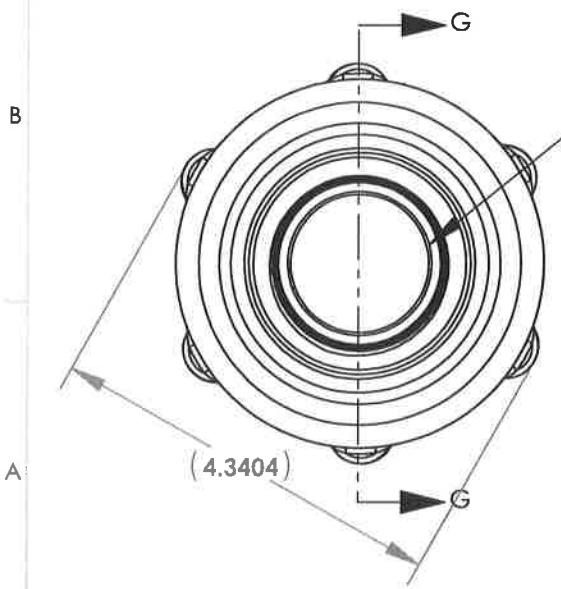

3/8" NPT  
Actuation Port

Max Actuation Pressure 90psi

CV Value 175

Available Sleeve Materials:

- Buna
- EPDM 30
- EPDM 60
- Silicone 120 -Gray
- Silicone 135 -Blue
- Silicone 160 -Black
- NSF51 Silicone
- Neoprene
- Natural Rubber -Black
- Natural Rubber -White
- Viton

1.5" NPT  
Media Inlet

1.5"  
sleeve i.d.

SECTION G-G  
SCALE 1 : 2

**Richway Industries**

1.5" Pinch Valve  
Polypropylene & Nylon Housing

THE INFORMATION CONTAINED IN THIS DRAWING IS THE PROPERTY OF RICHWAY INDUSTRIES AND MAY ONLY BE USED FOR A SPECIFIED PURPOSE WITH THE PERMISSION OF RICHWAY INDUSTRIES

12 Plastic -Basic Valve Spec